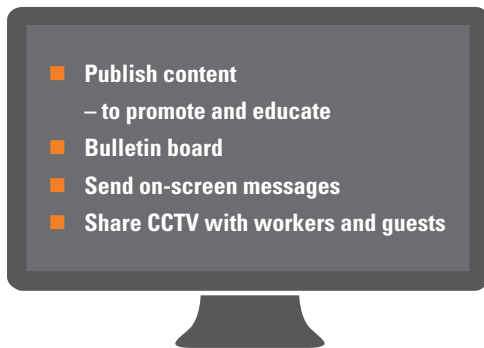

UNCOMPROMISING **FUNCTIONALITY**

Content	Entertainment	Information	Wi-Fi & Integrations
Hollywood and local movies	TV	Information portals	Use RigNet IPTV STB as a short-range hotspot for internet access
Discovery Channel TV series	PVR/nPVR	Information channels	Let workers and guests connect using their own handheld device or PC
Turner TV series	Video and TV on demand	On-screen messaging	Advanced settings for bandwidth use and connectivity
News service in several languages	Radio	Bulletin board	Safety and alarm integration
Create your own content	My Files via USB	CCTV viewer	IP over Coax
Publish via cloud	Alarm clock	Weather forecast	
Free podcast download	Content delivery and podcast		
Personal content playback			
Over-the-air updates			

ONE STOP FOR **INFORMATION**