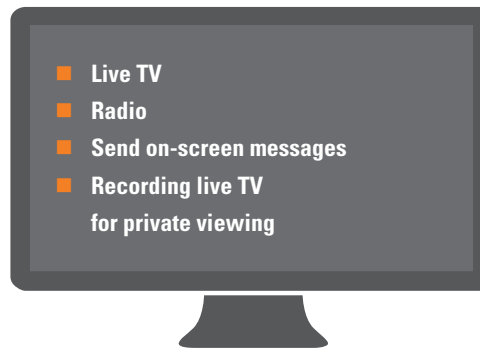

ONE STOP FOR **ENTERTAINMENT**