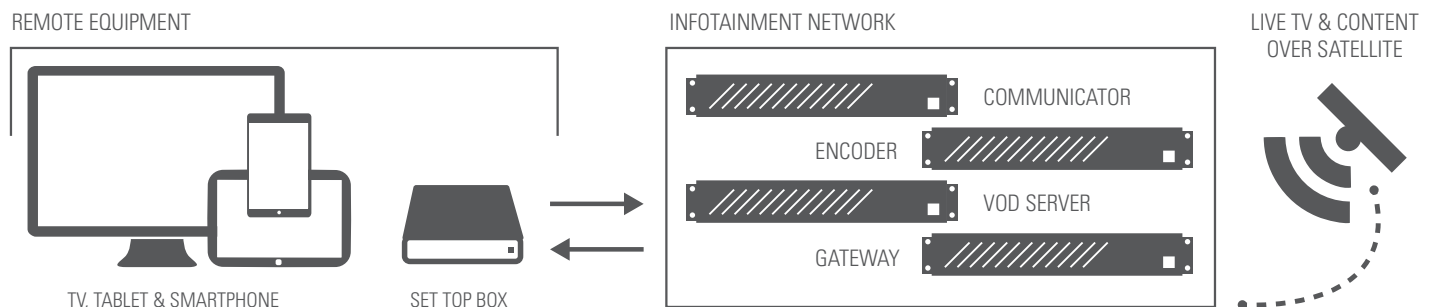

A SECURE, RELIABLE, FLEXIBLE SYSTEM, **BUILT WITH YOUR NEEDS IN MIND**

For more information

visit our website www.rig.net/contact/contact-sales
or contact us at sales@rig.net