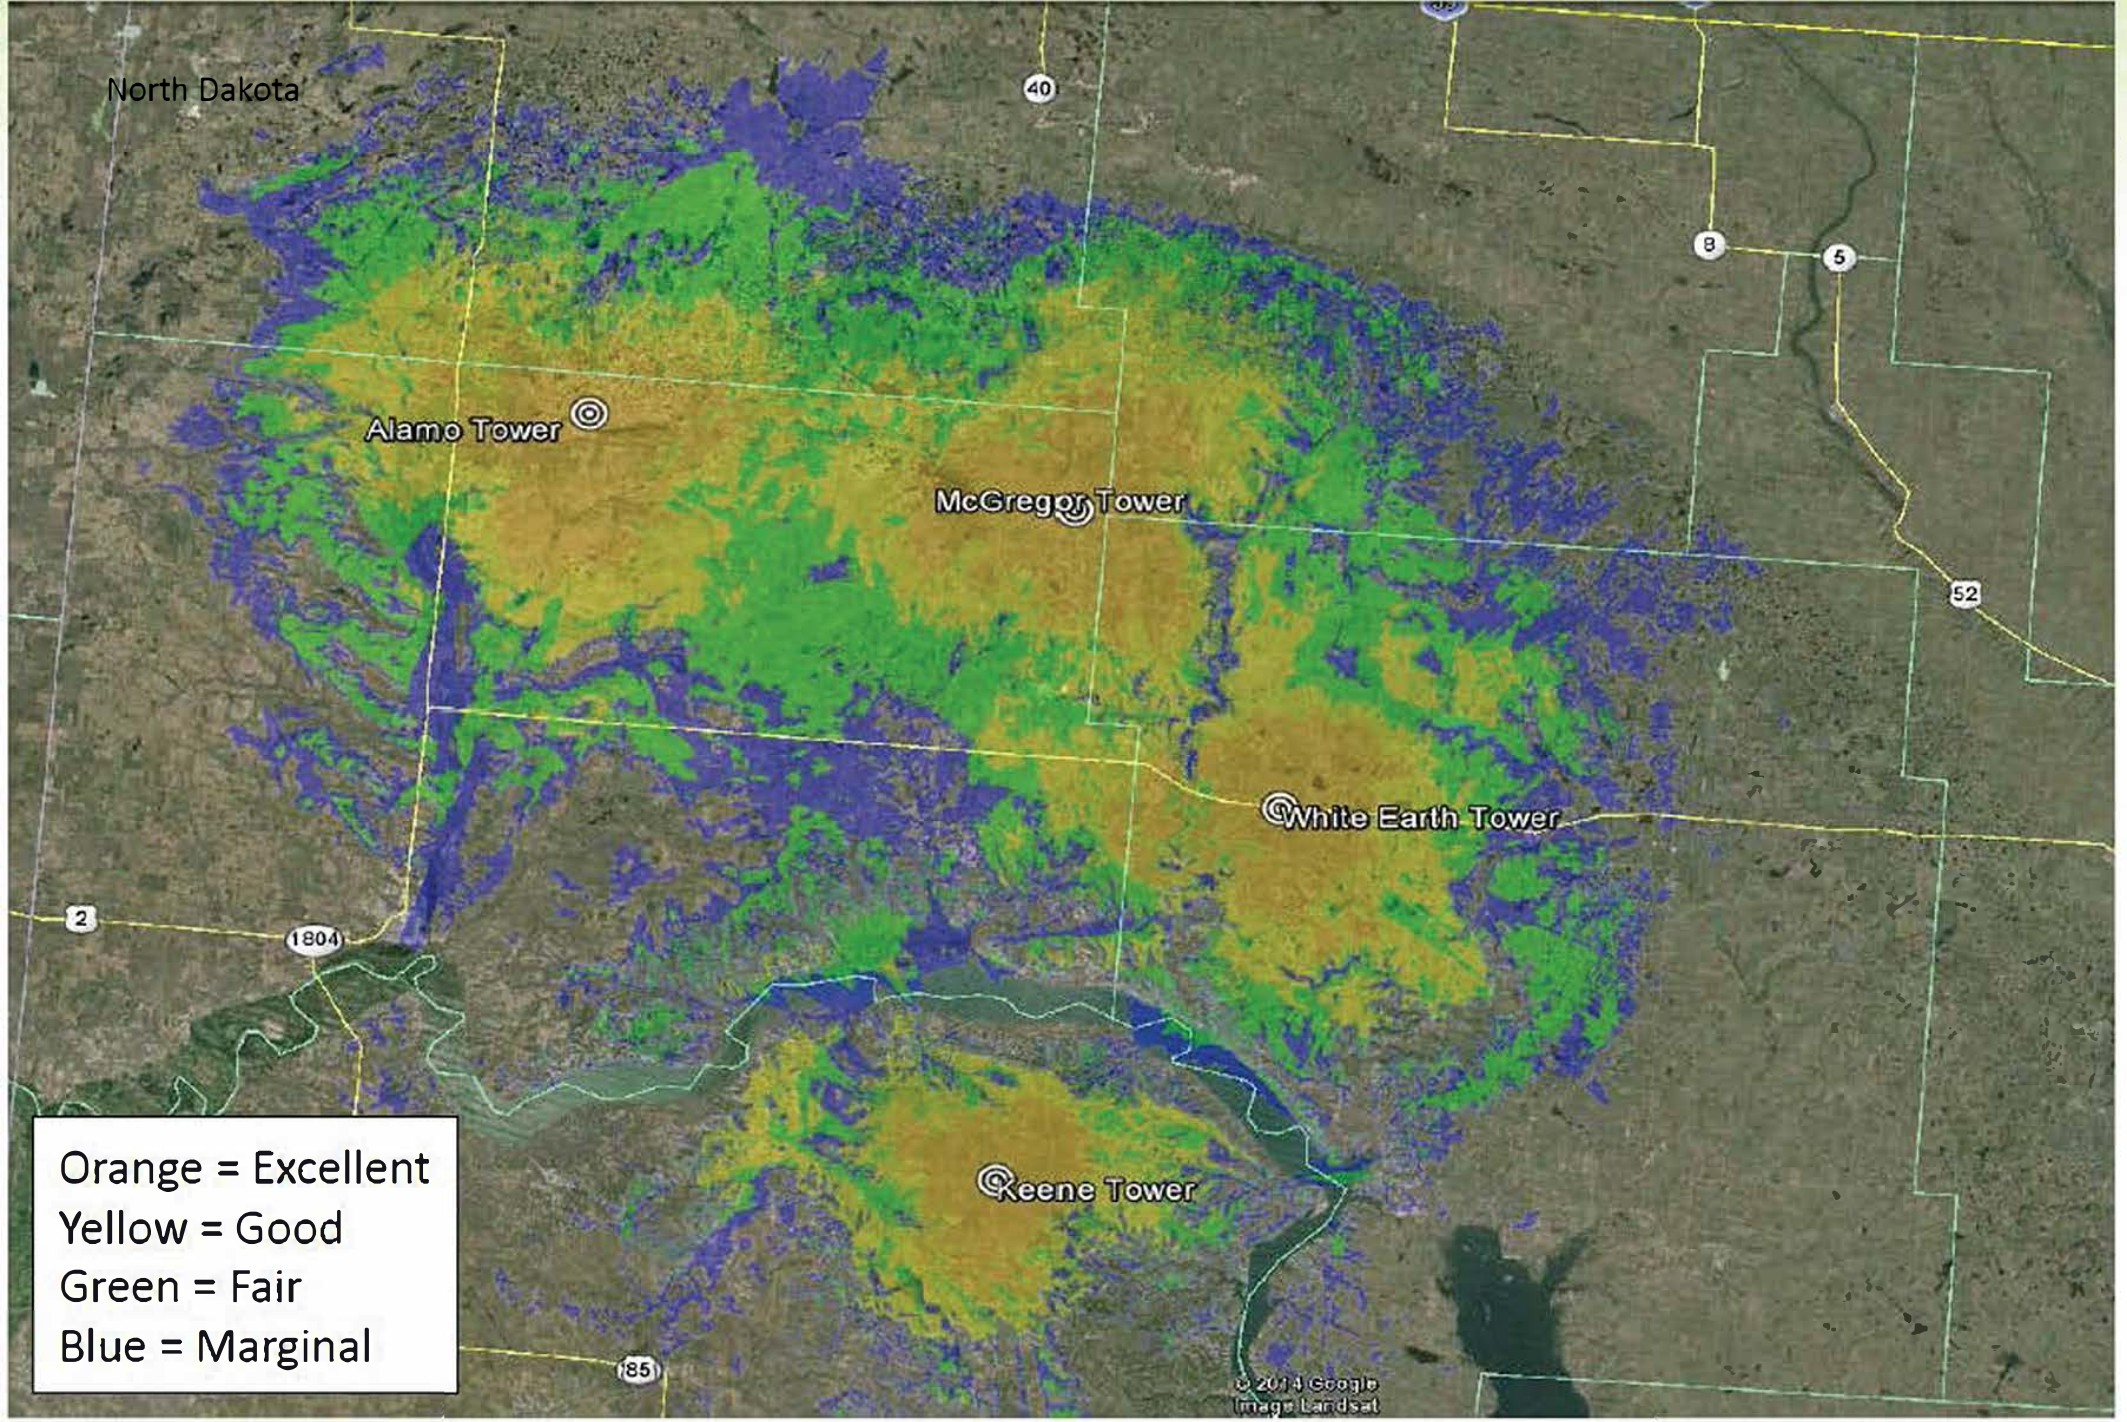

Orange = Excellent
Yellow = Good
Green = Fair
Blue = Marginal

North Dakota

Alamo Tower

McGregory Tower

White Earth Tower

Keene Tower

Orange = Excellent
Yellow = Good
Green = Fair
Blue = Marginal

Permian Basin